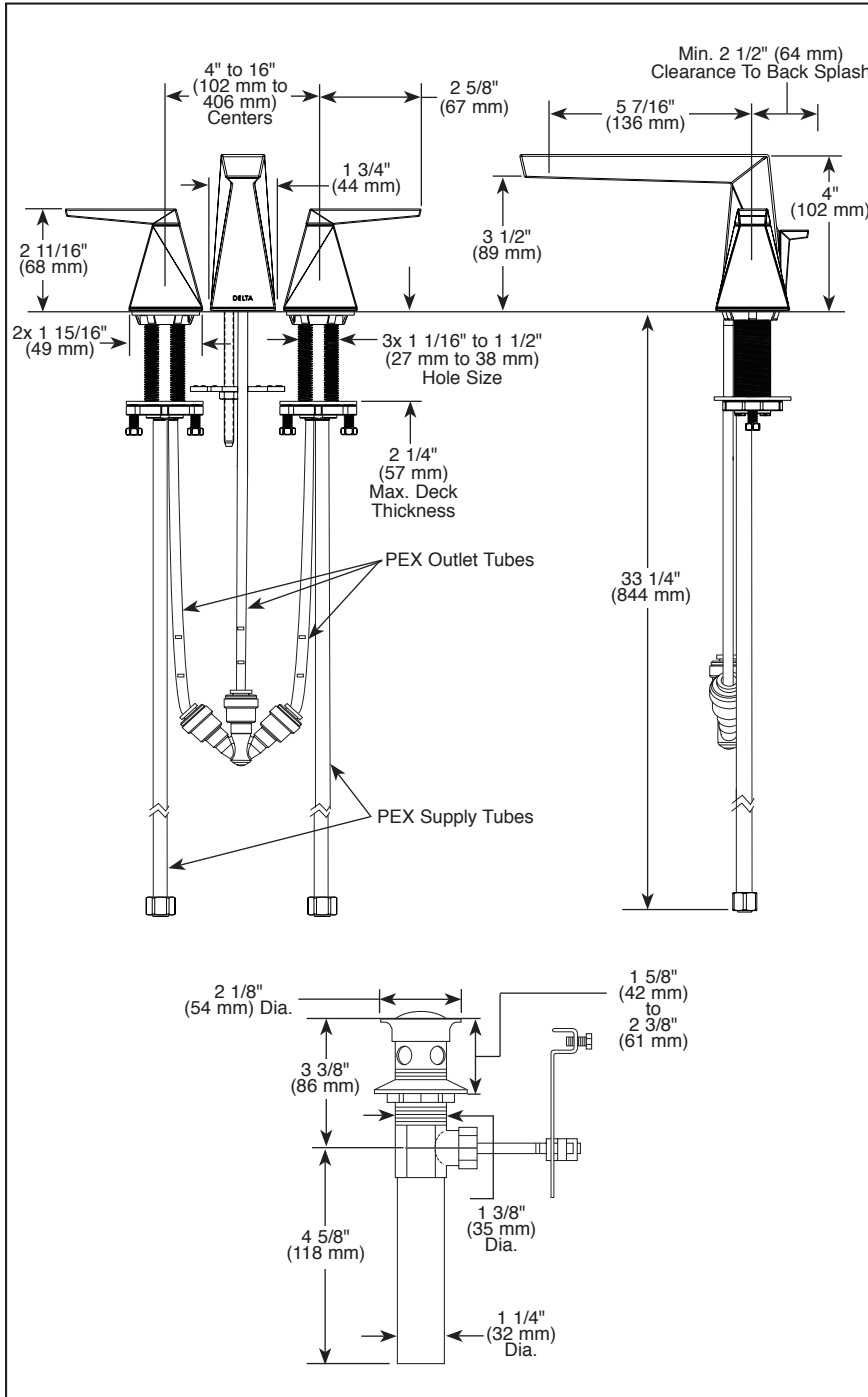

Submitted Model No.: _____

Specific Features: _____

▲ Designate proper finish suffix

Delta reserves the right (1) to make changes in specifications and materials, and (2) to change or discontinue models, both without notice or obligation. Dimensions are for reference only. See current full-line price book or www.deltafaucet.com for finish options and product availability.

DSP-L-35543-MPU-DST Rev. D

see what Delta can do™

BATHROOM FAUCET

- Trillian™ Collection
- Two Handle Widespread Deck Mount

FEATURES:

- DIAMOND Seal® Technology
- Lumicoat™ Finish (-PR models only)
- Lumicoat™ Finishes easily wipe clean without cleaners and chemicals on the products most commonly touched areas

STANDARD SPECIFICATIONS:

- Max flow rate 1.2 gpm @ 60 psi, 4.5 L/min @ 414 kPa
- Three hole mount
- Solid brass fabricated end valve
- 1/4 turn stops
- Hot and cold stems are interchangeable
- Diamond coated ceramic cartridge
- 3/8" O.D. straight PEX supply tubes
- Models have metal drain with pop-up type fitting with plated flange and stopper